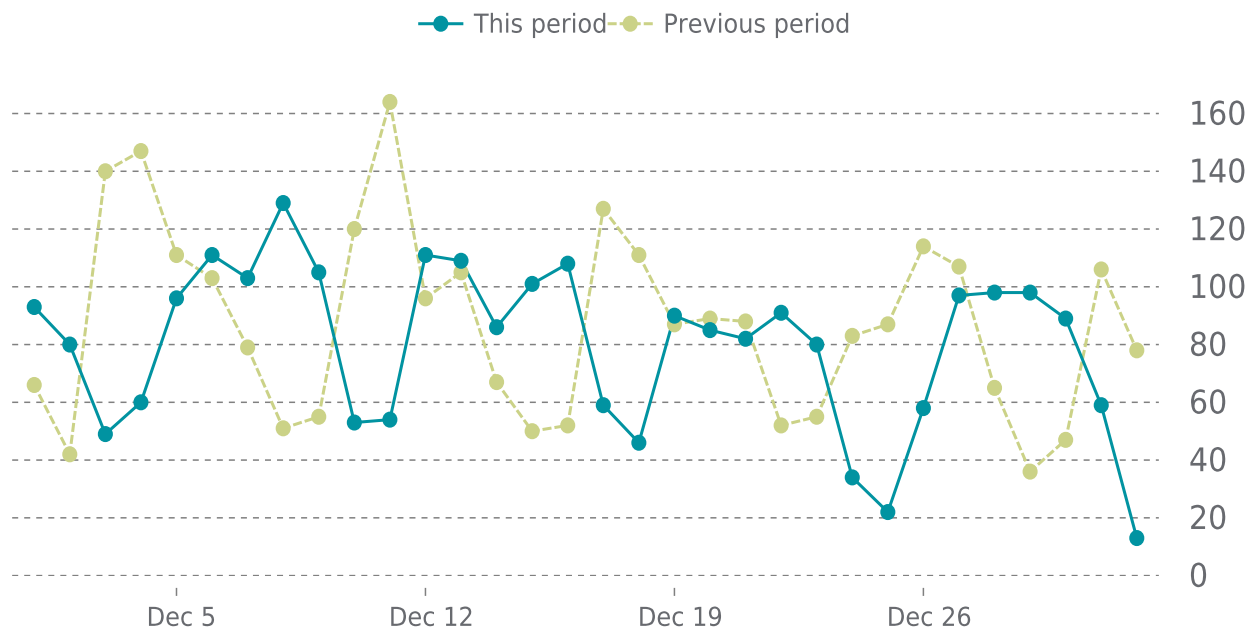

✓ ANALYTICS

Traffic down by: **5%**
12/01/2022 to 01/01/2023

OVERVIEW

Sessions
2.6K
▼ -5%

Pageviews
4.5K
▼ -11%

Session duration
01m:09s
▼ -11%

SESSIONS

Pages Per Sessions: ▼ -6%

Social Media Sessions: ▲ 53.85%

Bounce Rate: ▲ 0%

Organic Searches: ▼ -5.48%

Referrers	Sessions
(direct)	1330
google	1004
bing	170
duckduckgo	28
yahoo	22

Keywords	Sessions
how to set sms alerts on my	1

Pages	Sessions
/	2219
/rates/	1056
/gics-term-deposit/	213
/contact/	179
/join-equity/	92

Countries	Sessions
Canada	2137
United States	307
Turkey	35
Kenya	28
Germany	25