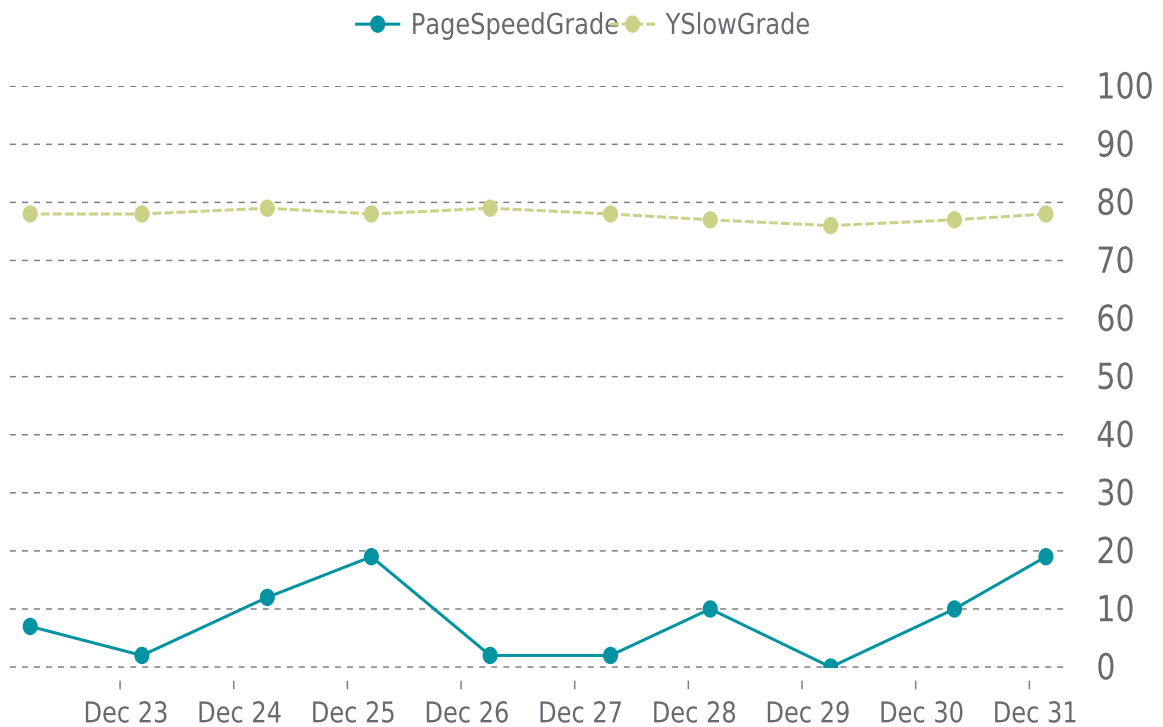

# ✓ PERFORMANCE

Total performance checks: **29**

12/01/2022 to 01/01/2023

## MOST RECENT SCAN

12/31/2022

PageSpeed Grade

**F (19%)**

Previous check: 10%

YSlow Grade

**C (78%)**

Previous check: 77%

## PERFORMANCE OVERVIEW